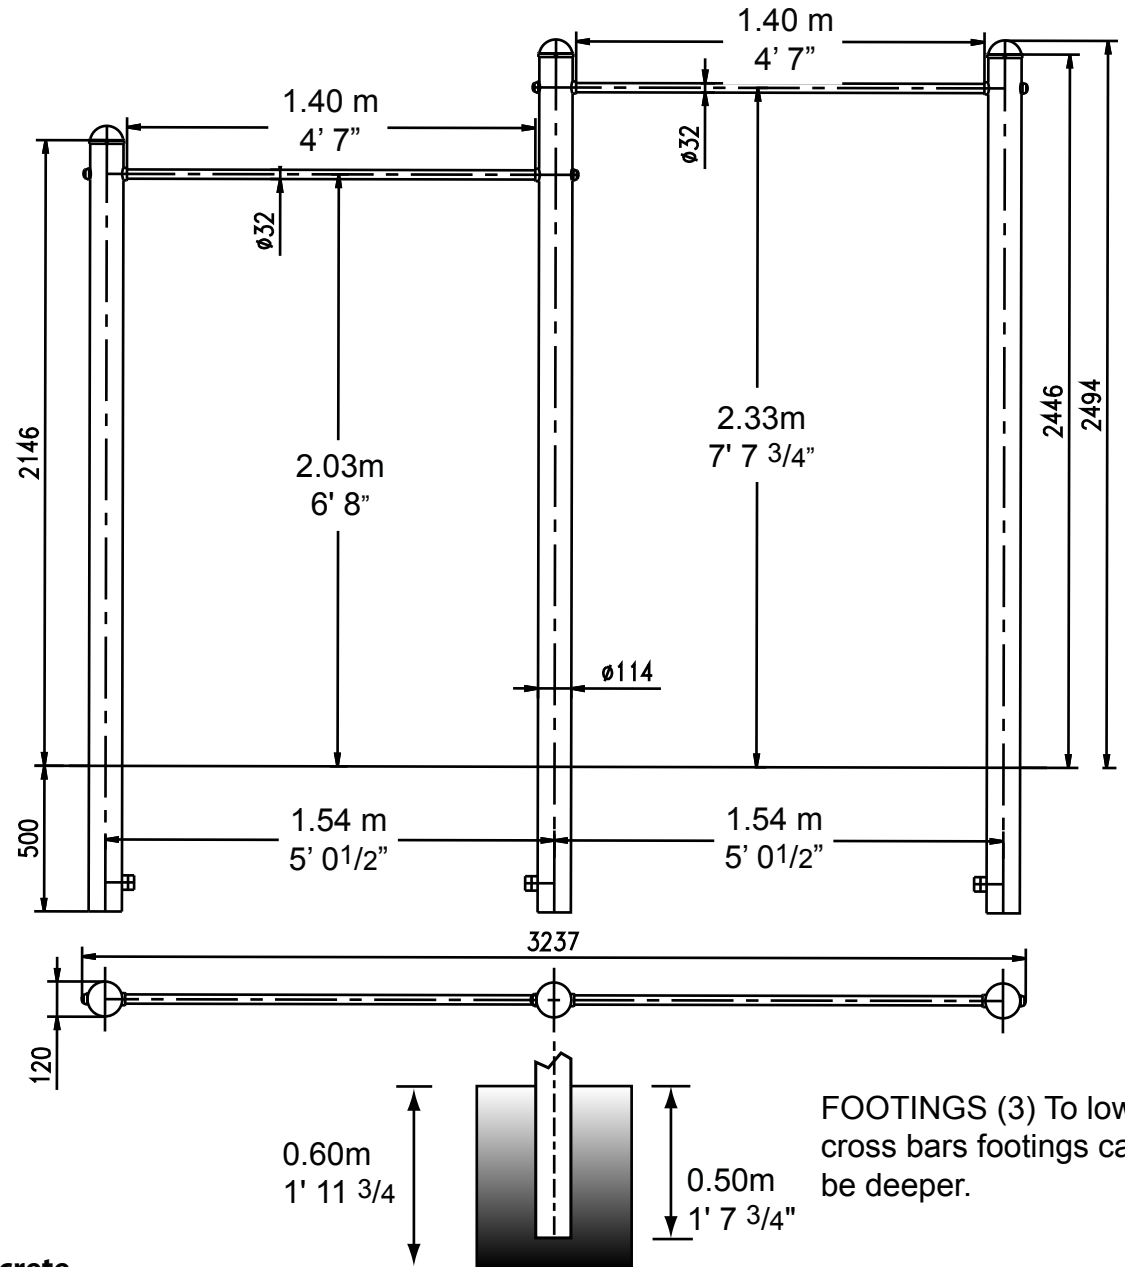

# HORIZONTAL / PULL-UP BARS

Installation Drawing (dimensions in mm)

## Weight

Net Weight	96.0 kgs.	211.6 lbs.
Ship Weight	96.5 kgs.	212.7 lbs.

## Dimensions (above surface)

Length	2.4 m	10' 7 3/4"
Post Diameter	0.115 m	4 1/2"
Height (from ground)	2.4 m	8' 2"